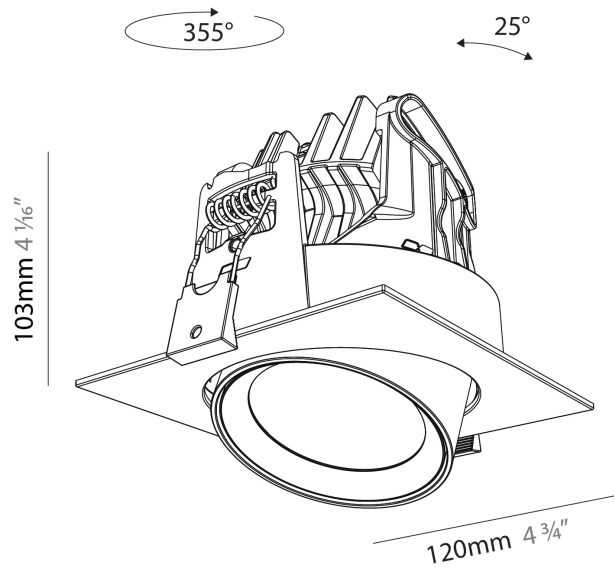

PHYSICAL

Shape: Cylinder
Diameter (mm): 120
Diameter (in): 4 ¾
Length (mm): 120
Length (in): 4 ¾
Height (mm): 105
Height (in): 4 ⅙
Min. Recessing Depth (mm): 120
Min. Recessing Depth (in): 4 ¾
Light Distribution: Adjustable / Direct
Weight (kg): 0.665
Diffuser: Lens Pack - No Lens / Opal / Linear Spread Lens / Honeycomb / Spread Lens
Fixture Finish: SSR / BKV / CWI / CRY / HAB / LAG / UFT / ITA / RUA / RUR / MIC / FTG / MYG / TWT / LOD / PUS / FRO / FUP / KIA / POP / BLS / SPG / MEY / GOH / GUM / CHC / COM / ABZ / JAG / OBR / MOS / ROR
Fixture Material: Aluminum
Cut-out Measurements: Dia. 112mm / 4 7/16"

ELECTRICAL

Lamp Type: LED (Zhaga Standard)
Input Wattage (W): 20.5
Total Output Wattage (W): 18.1
Dimming: Tri-Mode (Non-Dimming and Phase Dimming (120Vac only) and 0-10V Dimming)
Driver Included: Yes
Driver Location: Recessed Housing
Driver Type: Constant Current - Universal
Driver Class: Class 2
Input Voltage (V): 120 - 277
Constant Current (MA): 500

LED

Color Temperature (°K): 2700 / 3000 / 3500 / 4000
Max. Delivered Lumen (lm): 1432 / 1542 / 1432 / 1636
Nominal Lumen (lm): 1668 / 1797 / 1668 / 1907
CRI: >90 CRI
Lamp Life (hrs): 50000

OPTICAL

Reflector: 10
Adjustability: Rotational 350° / Tilt 25°

RATINGS AND CERTIFICATIONS

Certified By: CSA Certified to UL and CSA Standards
IP rating: IP20